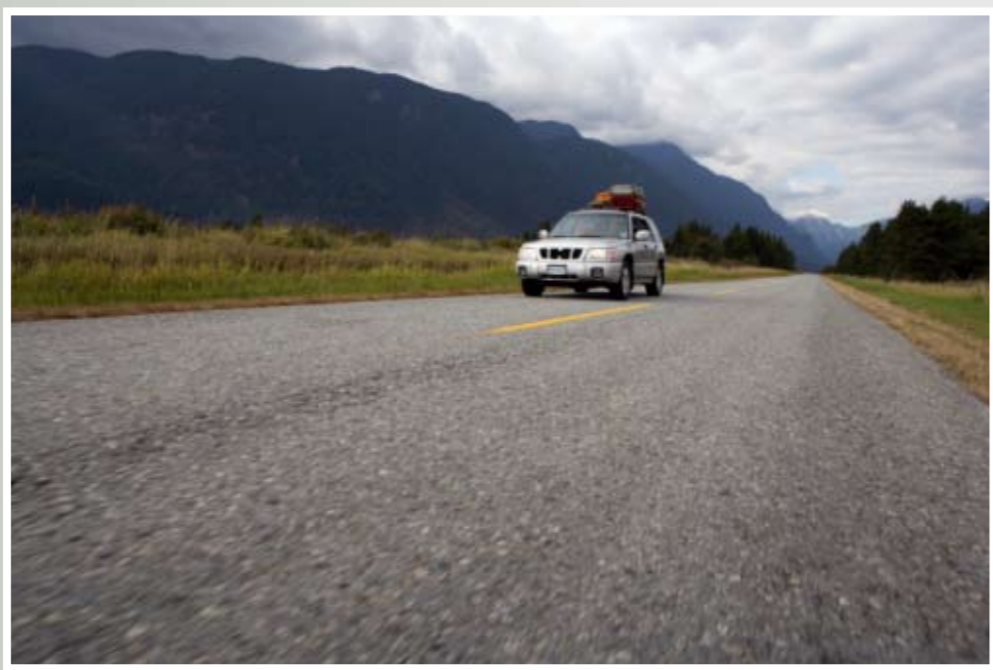

DRIVEWEAR[®]

ONE SUNLENS FOR THE WAY YOU DRIVE AND LIVE

OVERCAST
brightening yellow/green

**BEHIND
WINDSHIELD**
high contrast copper color

**BRIGHT
LIGHT OUTSIDE**
dark brown color